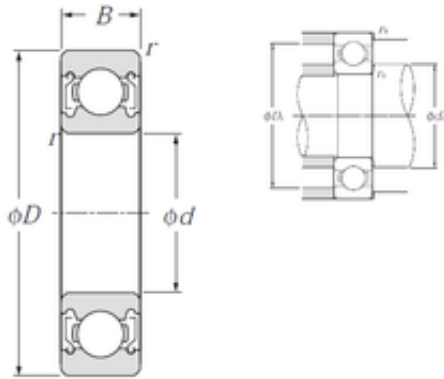

BEARING DRIVESHAFT, INC.

55 mm x 120 mm x 29 mm NTN 6311ZZ deep groove ball bearings

Bearing No. 6311ZZ

6311ZZ Bearing 2D drawings and 3D CAD models

Size	55x120x29 mm
Bore Diameter	55 mm
Outer Diameter	120 mm
Width	29 mm
d	55 mm
D	120 mm
B	29 mm
C	29 mm
rn	0,5 mm
r min.	2 mm
da min.	64 mm
da max	74 mm
Da max.	111 mm
ra max.	2 mm
Weight	1,37 Kg
Basic dynamic load rating (C)	71,5 kN
Basic static load rating (C0)	45 kN
(Grease) Lubrication Speed	5 800 r/min
Category	Single Row Ball Bearings
Inventory	0.0
Manufacturer Name	NTN
Minimum Buy Quantity	N/A
Weight / Kilogram	0
EAN	4547359005684
Product Group	B00308