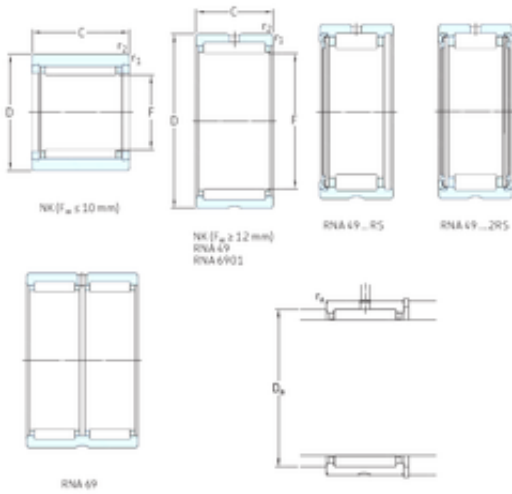

BEARING DRIVESHAFT, INC.

SKF RNA4908.2RS needle roller bearings

Bearing No. RNA4908.2RS

Size	48x62x22 mm
Bore Diameter	48 mm
Outer Diameter	62 mm
Width	22 mm
Fw	48 mm
D	62 mm
C	22 mm
Weight	0,15 Kg
Basic dynamic load rating (C)	36,9 kN
Basic static load rating (C0)	58,5 kN
Fatigue load limit (Pu)	7,1
Reference speed	– r/min

RNA4908.2RS Bearing 2D drawings and 3D CAD models