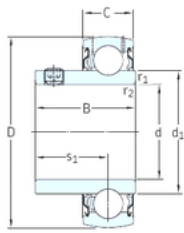

BEARING DRIVESHAFT, INC.

YAT

35 mm x 72 mm x 42,9 mm SKF YARAG207
deep groove ball bearings

Bearing No. YARAG207

Size	35x72x42.9 mm
Bore Diameter	35 mm
Outer Diameter	72 mm
Width	42,9 mm
d	35 mm
D	72 mm
B	42,9 mm
C	19 mm
d1	46,1 mm
r1 min.	1 mm
r2 min.	1 mm
s1	25,4 mm
Weight	0,44 Kg
Basic dynamic load rating (C)	25,5 kN
Basic static load rating (C0)	15,3 kN
Fatigue load limit (Pu)	0,655

YARAG207 Bearing 2D drawings and 3D CAD models