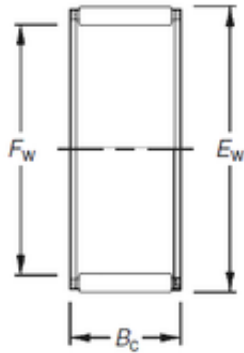

BEARING DRIVESHAFT, INC.

Timken WK22X29X15,6BE needle roller bearings

Bearing No. WK22X29X15,6BE

Bore Diameter	22 mm
Outer Diameter	29 mm
Fw	22 mm
Ew	29 mm
Bc	15,6 mm
Weight	0,021 Kg
Basic dynamic load rating (C)	18,5 kN

WK22X29X15,6BE Bearing 2D drawings and 3D CAD models