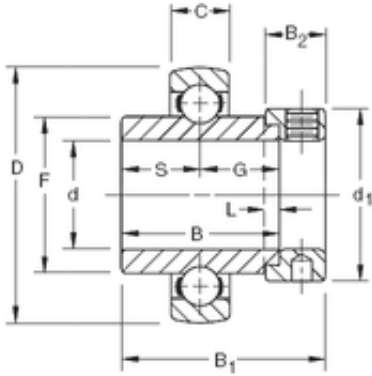

BEARING DRIVESHAFT, INC.

22,225 mm x 52 mm x 34,93 mm Timken
SM1014KB deep groove ball bearings

Bearing No. SM1014KB

Size	22.225x52x34.93 mm
Bore Diameter	22,225 mm
Outer Diameter	52 mm
Width	34,93 mm
d	22,225 mm
D	52 mm
B	34,93 mm
C	15 mm
d1	38,1 mm
B1	44,45 mm
B2	13,5 mm
F	33,83 mm
G	17,5 mm
L	4 mm
S	17,5 mm
Weight	0,254 Kg
Basic dynamic load rating (C)	15,6 kN

SM1014KB Bearing 2D drawings and 3D CAD models