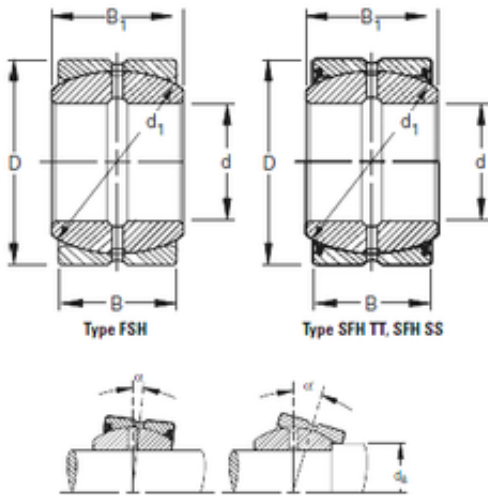

BEARING DRIVESHAFT, INC.

Timken 70FSH120 plain bearings

Bearing No. 70FSH120

| | |
|----------------|--------------|
| Size | 70x120x45 mm |
| Bore Diameter | 70 mm |
| Outer Diameter | 120 mm |
| Width | 45 mm |
| d | 70 mm |
| D | 120 mm |
| B1 | 70 mm |
| C | 45 mm |
| d1 | 107 mm |

70FSH120 Bearing 2D drawings and 3D CAD models