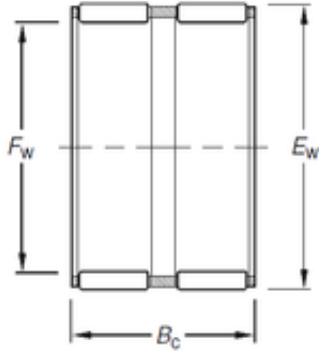

### Timken K68X74X35HZW needle roller bearings

Bearing No. K68X74X35HZW

Bore Diameter	68 mm
Outer Diameter	74 mm
Fw	68 mm
Ew	74 mm
Bc	35 mm
Weight	0,12 Kg
Basic dynamic load rating (C)	45,1 kN
Basic static load rating (C0)	111 kN
(Grease) Lubrication Speed	4000 r/min

K68X74X35HZW Bearing 2D drawings and 3D CAD models