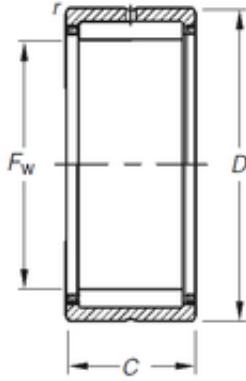

BEARING DRIVESHAFT, INC.

Timken NK100/36 needle roller bearings

Bearing No. NK100/36

Size	100x120x36 mm
Bore Diameter	100 mm
Outer Diameter	120 mm
Width	36 mm
d	100 mm
D	120 mm
C	36 mm
r	1 mm
Weight	0,658 Kg
Basic dynamic load rating (C)	118 kN
Basic static load rating (C0)	254 kN
(Grease) Lubrication Speed	4200 r/min

NK100/36 Bearing 2D drawings and 3D CAD models