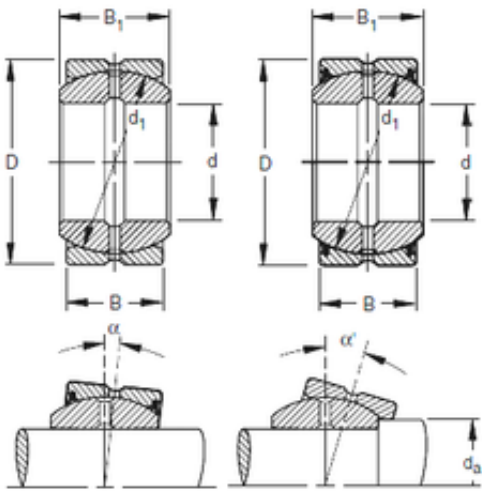

BEARING DRIVESHAFT, INC.

Timken 15SF24 plain bearings

Bearing No. 15SF24

Size	38.1x61.912x28.58 mm
Bore Diameter	38,1 mm
Outer Diameter	61,912 mm
Width	28,58 mm
d	38,1 mm
D	61,912 mm
B1	33,32 mm
C	28,58 mm
d1	54,74 mm

15SF24 Bearing 2D drawings and 3D CAD models